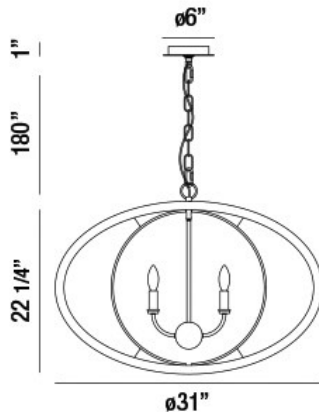

AMHERST, 31" ROUND CHANDELIER

PRODUCT DETAILS

No.	:	33707-013
Product Color	:	POLISHED NICKEL
Product Material	:	METAL
Diameter	:	31"
Height	:	22.25"
Overall Height	:	203.25"
Weight	:	10lbs

LIGHT SOURCE DETAILS

Number of Bulbs	:	4
Light Source	:	Incandescent
Light Source Type	:	B10
Input Voltage	:	120V
Bulb Voltage	:	120V
Socket Type	:	E12
Wattage	:	60W
Total Wattage	:	240W
Bulb Included	:	No
Dimmable	:	Yes

Options Available

ITEM NO.	FINISH	SHADE
33707-013	POLISHED NICKEL	

TECHNICAL DETAILS

Hanging Support Type	:	CHAIN
Hanging Support Length	:	180"
Canopy / Backplate Height	:	1"
Canopy / Backplate Dia.	:	6"
Location	:	DRY
Approval	:	
Title 24	:	Yes