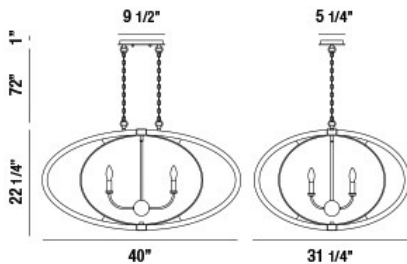

AMHERST, 40" OVAL CHANDELIER

PRODUCT DETAILS

No.	:	33708-010
Product Color	:	POLISHED NICKEL
Product Material	:	METAL
Length	:	40"
Width	:	31.25"
Height	:	22.25"
Overall Height	:	95.25"
Weight	:	18lbs

LIGHT SOURCE DETAILS

ITEM NO.	FINISH	SHADE
33708-010	POLISHED NICKEL	

TECHNICAL DETAILS

Hanging Support Type	:	CHAIN
Hanging Support Length	:	72"
Canopy / Backplate Length	:	9.5"
Canopy / Backplate Height	:	1"
Canopy / Backplate Width	:	5.25"
Location	:	DRY
Approval	:	
Title 24	:	Yes