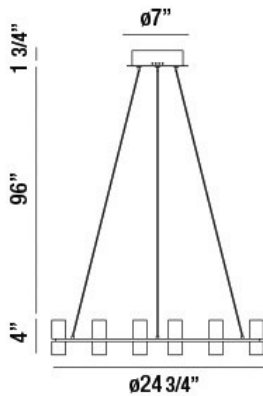

## NETTO, 25" ROUND CHANDELIER

### PRODUCT DETAILS

No.	:	33724-010
Product Color	:	CHROME
Product Material	:	METAL
Shade / Accent Colour	:	CLEAR
Shade / Accent Material	:	ACRYLIC
Diameter	:	24.75"
Height	:	4"
Overall Height	:	101.75"
Weight	:	6.3lbs

### TECHNICAL DETAILS

Hanging Support Type	:	AIRCRAFT CABLE
Hanging Support Length	:	96"
Canopy / Backplate Height	:	1.75"
Canopy / Backplate Dia.	:	7"
Location	:	DRY
Approval	:	