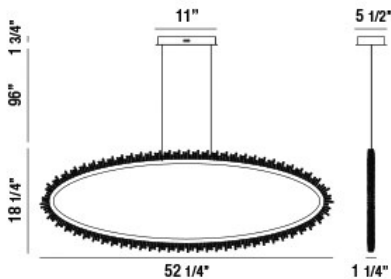

SCOPPIA, 52" OVAL CHANDELIER

PRODUCT DETAILS

No.	:	33730-011
Product Color	:	CHROME
Product Material	:	METAL
Shade / Accent Colour	:	CLEAR
Shade / Accent Material	:	MULTIPLE FACET CRYSTAL BEADS
Length	:	52.25"
Width	:	1.25"
Height	:	18.25"
Overall Height	:	116"
Weight	:	11lbs

LIGHT SOURCE DETAILS

Light Source Type	:	INTEGRATED LED
Input Voltage	:	120V
Bulb Voltage	:	120V
Total Wattage	:	57W
Total Lumen	:	3900lm
Kelvin	:	3500K
CRI	:	90+
Dimmable	:	Yes

Options Available

ITEM NO.	FINISH	SHADE
33730-011	CHROME	CLEAR

TECHNICAL DETAILS

Hanging Support Type	:	AIRCRAFT CABLE
Hanging Support Length	:	96"
Canopy / Backplate Length	:	11"
Canopy / Backplate Height	:	1.75"
Canopy / Backplate Width	:	5.5"
Location	:	DRY
Approval	:	