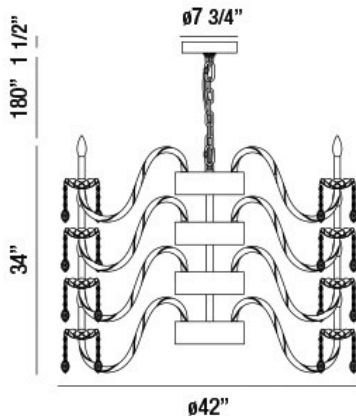

FERRERO, 42" ROUND CHANDELIER

PRODUCT DETAILS

No.	:	33762-012
Product Color	:	CHROME
Product Material	:	METAL
Shade / Accent Colour	:	CLEAR
Shade / Accent Material	:	CRYSTAL
Diameter	:	42"
Height	:	34"
Overall Height	:	215.5"
Weight	:	105lbs

LIGHT SOURCE DETAILS

Number of Bulbs	:	48
Light Source	:	Incandescent
Light Source Type	:	B10
Input Voltage	:	120V
Bulb Voltage	:	120V
Socket Type	:	E12
Wattage	:	60W
Total Wattage	:	2880W
Bulb Included	:	No
Dimmable	:	Yes

Options Available

ITEM NO.	FINISH	SHADE
33762-012	CHROME	CLEAR

TECHNICAL DETAILS

Hanging Support Type	:	CHAIN
Hanging Support Length	:	180"
Canopy / Backplate Height	:	1.5"
Canopy / Backplate Dia.	:	7.75"
Location	:	DRY
Approval	:	