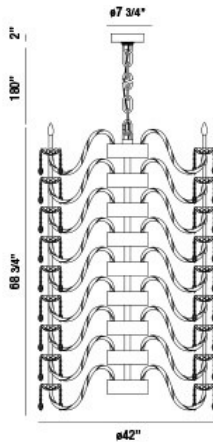

FERRERO, 42" ROUND CHANDELIER

PRODUCT DETAILS

No.	:	33763-026
Product Color	:	CHROME
Product Material	:	METAL
Shade / Accent Colour	:	SMOKE
Shade / Accent Material	:	CRYSTAL
Diameter	:	42"
Height	:	68.75"
Overall Height	:	250.75"
Weight	:	255lbs

LIGHT SOURCE DETAILS

Number of Bulbs	:	108
Light Source	:	Incandescent
Light Source Type	:	B10
Input Voltage	:	120V
Bulb Voltage	:	120V
Socket Type	:	E12
Wattage	:	60W
Total Wattage	:	6480W
Bulb Included	:	No
Dimmable	:	Yes

Options Available

ITEM NO.	FINISH	SHADE
33763-019	CHROME	CLEAR
33763-026	CHROME	SMOKE
33763-033	CHROME	COGNAC

TECHNICAL DETAILS

Hanging Support Type	:	CHAIN
Hanging Support Length	:	180"
Canopy / Backplate Height	:	2"
Canopy / Backplate Dia.	:	7.75"
Location	:	DRY
Approval	:	