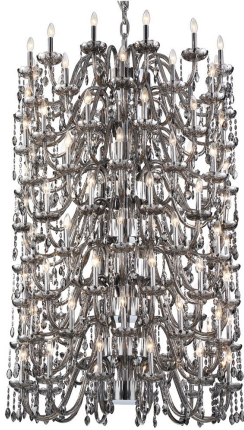

FERRERO, 42" ROUND CHANDELIER

PRODUCT DETAILS

No.	:	33763-026
Product Color	:	CHROME
Product Material	:	METAL
Shade / Accent Colour	:	SMOKE
Shade / Accent Material	:	CRYSTAL
Diameter	:	42"
Height	:	68.75"
Overall Height	:	250.75"
Weight	:	255lbs

LIGHT SOURCE DETAILS

Number of Bulbs	:	108
Light Source	:	Incandescent
Light Source Type	:	B10
Input Voltage	:	120V
Bulb Voltage	:	120V
Socket Type	:	E12
Wattage	:	60W
Total Wattage	:	6480W
Bulb Included	:	No
Dimmable	:	Yes

Options Available

ITEM NO.	FINISH	SHADE
33763-019	CHROME	CLEAR
33763-026	CHROME	SMOKE
33763-033	CHROME	COGNAC

TECHNICAL DETAILS

Hanging Support Type	:	CHAIN
Hanging Support Length	:	180"
Canopy / Backplate Height	:	2"
Canopy / Backplate Dia.	:	7.75"
Location	:	DRY
Approval	:	