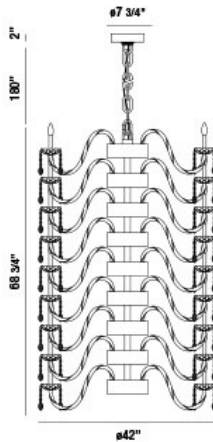

FERRERO, 42" ROUND CHANDELIER

PRODUCT DETAILS

No.	:	33763-033
Product Color	:	CHROME
Product Material	:	METAL
Shade / Accent Colour	:	COGNAC
Shade / Accent Material	:	CRYSTAL
Diameter	:	42"
Height	:	68.75"
Overall Height	:	250.75"
Weight	:	255lbs

LIGHT SOURCE DETAILS

Number of Bulbs	:	108
Light Source	:	Incandescent
Light Source Type	:	B10
Input Voltage	:	120V
Bulb Voltage	:	120V
Socket Type	:	E12
Wattage	:	60W
Total Wattage	:	6480W
Bulb Included	:	No
Dimmable	:	Yes

Options Available

ITEM NO.	FINISH	SHADE
33763-019	CHROME	CLEAR
33763-026	CHROME	SMOKE
33763-033	CHROME	COGNAC

TECHNICAL DETAILS

Hanging Support Type	:	CHAIN
Hanging Support Length	:	180"
Canopy / Backplate Height	:	2"
Canopy / Backplate Dia.	:	7.75"
Location	:	DRY
Approval	:	