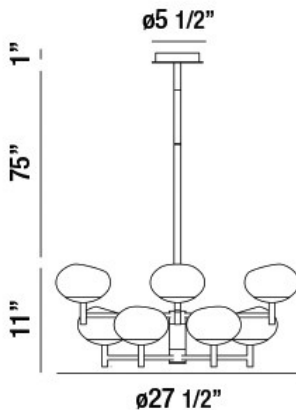

BURLINGTON, 28" ROUND CHANDELIER

PRODUCT DETAILS

No.	:	34045-015
Product Color	:	CHROME
Product Material	:	METAL
Shade / Accent Colour	:	OPAL WHITE
Shade / Accent Material	:	BLOWN GLASS
Diameter	:	27.5"
Height	:	11"
Overall Height	:	87"
Weight	:	22lbs

Options Available

ITEM NO.	FINISH	SHADE
34045-015	CHROME	OPAL WHITE

TECHNICAL DETAILS

Hanging Support Type	:	ROD
Hanging Support Length	:	75"
Rods Included	:	3"+6"+12"+18"+18"+18"
Canopy / Backplate Height	:	1"
Canopy / Backplate Dia.	:	5.5"
Location	:	DRY
Approval	:	
Title 24	:	Yes