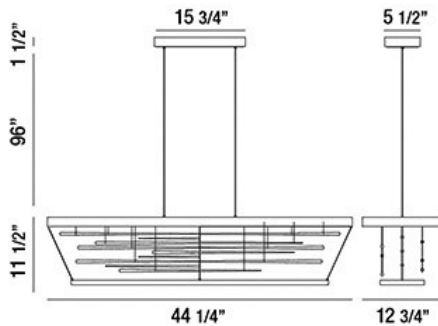

## BOBINA, 44" OVAL CHANDELIER

### PRODUCT DETAILS

No.	:	34060-018
Product Color	:	BRONZE
Product Material	:	METAL
Shade / Accent Colour	:	WOOD
Shade / Accent Material	:	NATURAL BAMBOO
Length	:	44.25"
Width	:	12.75"
Height	:	11.5"
Overall Height	:	109"
Weight	:	13.4lbs

### TECHNICAL DETAILS

Hanging Support Type	:	AIRCRAFT CABLE
Hanging Support Length	:	96"
Canopy / Backplate Length	:	15.75"
Canopy / Backplate Height	:	1.5"
Canopy / Backplate Width	:	5.5"
Location	:	DRY
Approval	:	