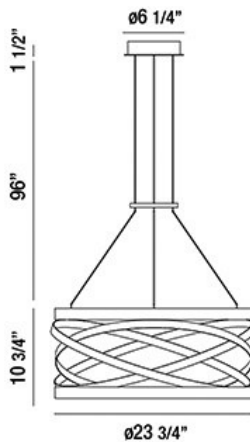

### PRODUCT DETAILS

No.	:	34063-019
Product Color	:	OIL RUBBED BRONZE
Product Material	:	METAL
Shade / Accent Colour	:	BRONZE
Shade / Accent Material	:	METAL BANDING
Diameter	:	23.75"
Height	:	10.75"
Overall Height	:	108.25"
Weight	:	14.1lbs

### TECHNICAL DETAILS

Hanging Support Type	:	AIRCRAFT CABLE
Hanging Support Length	:	96"
Canopy / Backplate Height	:	1.5"
Canopy / Backplate Dia.	:	6.25"
Location	:	DRY
Approval	:	
Title 24	:	Yes