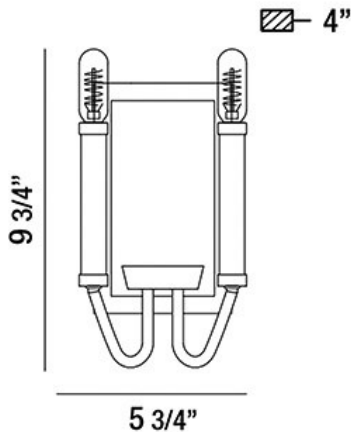

### PRODUCT DETAILS

No.	:	34069-011
Product Color	:	BLACK
Product Material	:	METAL
Shade / Accent Colour	:	BLACK/BRASS
Shade / Accent Material	:	METAL
Width	:	5.75"
Height	:	9.75"
Ext	:	4"
Weight	:	2.8lbs