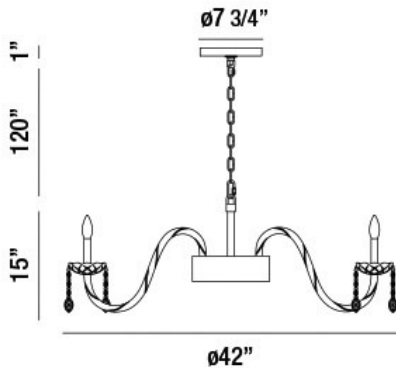

FERRERO, 42" ROUND CHANDELIER

PRODUCT DETAILS

No.	:	34080-030
Product Color	:	CHROME
Product Material	:	METAL
Shade / Accent Colour	:	COGNAC
Shade / Accent Material	:	CRYSTAL
Diameter	:	42"
Height	:	15"
Overall Height	:	136"
Weight	:	34lbs

LIGHT SOURCE DETAILS

Number of Bulbs	:	12
Light Source	:	Incandescent
Light Source Type	:	B10
Input Voltage	:	120V
Bulb Voltage	:	120V
Socket Type	:	E12
Wattage	:	60W
Total Wattage	:	960W
Bulb Included	:	No
Dimmable	:	Yes

Options Available

ITEM NO.	FINISH	SHADE
34080-016	CHROME	CLEAR
34080-023	CHROME	SMOKE
34080-030	CHROME	COGNAC

TECHNICAL DETAILS

Hanging Support Type	:	CHAIN
Hanging Support Length	:	120"
Canopy / Backplate Height	:	1"
Canopy / Backplate Dia.	:	7.75"
Location	:	DRY
Approval	:	