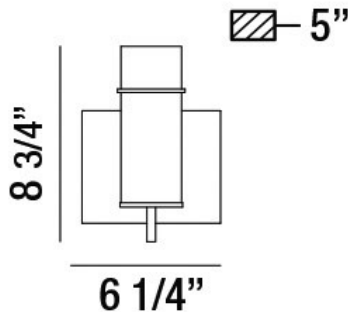

PISTA, 6" VANITY LIGHT

Options Available

ITEM NO.	FINISH	SHADE
34133-019	CHROME	CLEAR
34133-026	BRONZE	CLEAR
34133-036	BLACK	CLEAR
34133-043	GOLD	CLEAR

PRODUCT DETAILS

No.	:	34133-026
Product Color	:	BRONZE
Product Material	:	METAL
Shade / Accent Colour	:	CLEAR
Shade / Accent Material	:	GLASS
Width	:	6.25"
Height	:	8.75"
Ext	:	5"
Weight	:	1.7lbs

TECHNICAL DETAILS

Canopy / Backplate Length	:	6.25"
Canopy / Backplate Height	:	1"
Canopy / Backplate Width	:	5"
Mounting	:	Up
Location	:	DAMP
Approval	:	

PROJECT INFORMATION

Job Name: Date: Type:

Comments: