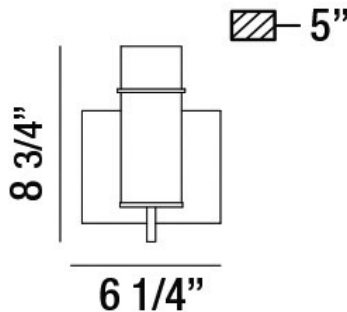

### PRODUCT DETAILS

No.	:	34133-036
Product Color	:	BLACK
Product Material	:	METAL
Shade / Accent Colour	:	CLEAR
Shade / Accent Material	:	GLASS
Width	:	6.25"
Height	:	8.75"
Ext	:	5"
Weight	:	1.7lbs

### TECHNICAL DETAILS

Canopy / Backplate Length	:	6.25"
Canopy / Backplate Height	:	1"
Canopy / Backplate Width	:	5"
Mounting	:	Up
Location	:	DAMP
Approval	:	