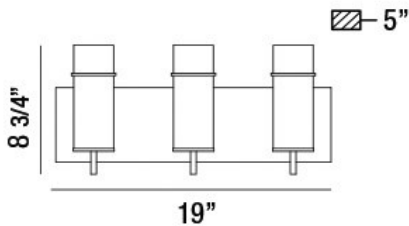

PISTA, 19" VANITY LIGHT

PRODUCT DETAILS

No.	:	34134-016
Product Color	:	CHROME
Product Material	:	METAL
Shade / Accent Colour	:	CLEAR
Shade / Accent Material	:	GLASS
Width	:	19"
Height	:	8.75"
Ext	:	5"
Weight	:	5.5lbs

Options Available

ITEM NO.	FINISH	SHADE
34134-016	CHROME	CLEAR
34134-023	BRONZE	CLEAR
34134-032	BLACK	CLEAR
34134-040	GOLD	CLEAR

TECHNICAL DETAILS

Canopy / Backplate Length	:	19"
Canopy / Backplate Height	:	1"
Canopy / Backplate Width	:	5"
Mounting	:	Up
Location	:	DAMP
Approval	:	