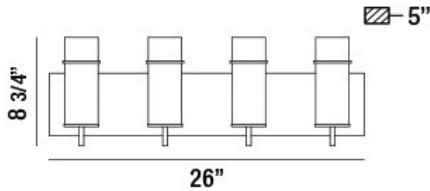

### PRODUCT DETAILS

No.	:	34135-039
Product Color	:	BLACK
Product Material	:	METAL
Shade / Accent Colour	:	CLEAR
Shade / Accent Material	:	GLASS
Width	:	26"
Height	:	8.75"
Ext	:	5"
Weight	:	6lbs

### TECHNICAL DETAILS

Canopy / Backplate Length	:	26"
Canopy / Backplate Height	:	1"
Canopy / Backplate Width	:	5"
Mounting	:	Up
Location	:	DAMP
Approval	:	