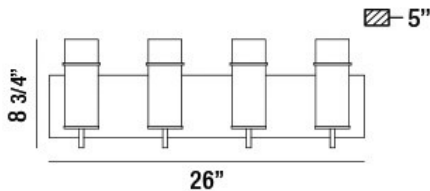

PISTA, 26" VANITY LIGHT

PRODUCT DETAILS

No.	:	34135-047
Product Color	:	GOLD
Product Material	:	METAL
Shade / Accent Colour	:	CLEAR
Shade / Accent Material	:	GLASS
Width	:	26"
Height	:	8.75"
Ext	:	5"
Weight	:	6lbs

Options Available

ITEM NO.	FINISH	SHADE
34135-013	CHROME	CLEAR
34135-020	BRONZE	CLEAR
34135-039	BLACK	CLEAR
34135-047	GOLD	CLEAR

TECHNICAL DETAILS

Canopy / Backplate Length	:	26"
Canopy / Backplate Height	:	1"
Canopy / Backplate Width	:	5"
Mounting	:	Up
Location	:	DAMP
Approval	:	