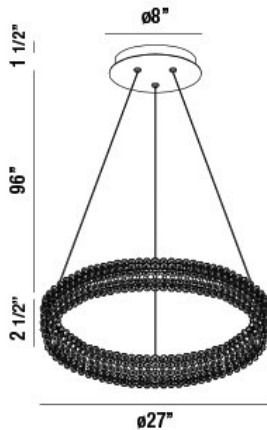

SASSI, 27" ROUND CHANDELIER

PRODUCT DETAILS

No.	:	34153-017
Product Color	:	CHROME
Product Material	:	METAL
Shade / Accent Colour	:	CLEAR
Shade / Accent Material	:	CRYSTAL
Diameter	:	27"
Height	:	2.5"
Overall Height	:	100"
Weight	:	14.8lbs

LIGHT SOURCE DETAILS

Light Source Type	:	INTEGRATED LED
Input Voltage	:	120V
Bulb Voltage	:	120V
Total Wattage	:	36W
Total Lumen	:	3200lm
Kelvin	:	3000K
CRI	:	90+
Dimmable	:	Yes

Options Available

ITEM NO.	FINISH	SHADE
34153-017	CHROME	CLEAR

TECHNICAL DETAILS

Hanging Support Type	:	AIRCRAFT CABLE
Hanging Support Length	:	96"
Canopy / Backplate Height	:	1.5"
Canopy / Backplate Dia.	:	8"
Location	:	DRY
Approval	:	

PROJECT INFORMATION

Job Name: Date: Type: