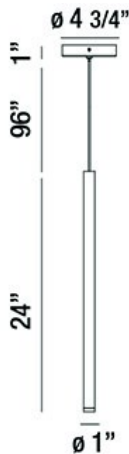

NAVADA, 1" ROUND PENDANT

PRODUCT DETAILS

No.	:	34165-041
Product Color	:	BLACK
Product Material	:	METAL
Shade / Accent Colour	:	BLACK
Shade / Accent Material	:	METAL TUBES
Diameter	:	1"
Height	:	24"
Overall Height	:	121"
Weight	:	1.6lbs

LIGHT SOURCE DETAILS

Light Source Type	:	INTEGRATED LED
Input Voltage	:	120V
Bulb Voltage	:	120V
Socket Type	:	LED
Total Wattage	:	3W
Total Lumen	:	250lm
Kelvin	:	3000K
CRI	:	90+
Dimmable	:	No

Options Available

ITEM NO.	FINISH	SHADE
34165-010	SATIN NICKEL	SATIN NICKEL
34165-027	ANTIQUE BRASS	ANTIQUE BRASS
34165-034	WHITE	WHITE
34165-041	BLACK	BLACK

TECHNICAL DETAILS

Hanging Support Type	:	WIRE
Hanging Support Length	:	96"
Canopy / Backplate Height	:	1"
Canopy / Backplate Dia.	:	4.75"
Location	:	DRY
Approval	:	