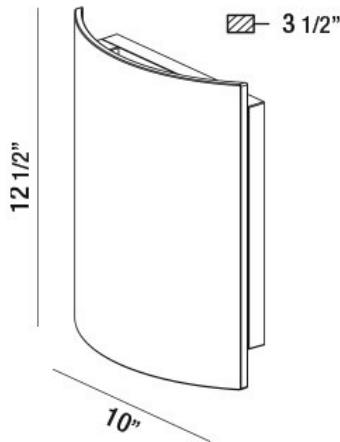

PROJECT INFORMATION

Job Name: Date: Type:

Comments: