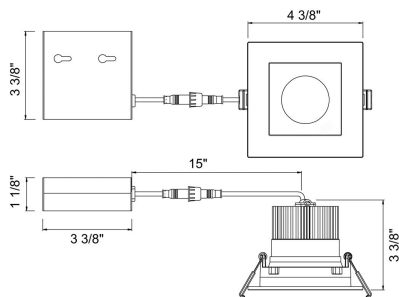

### PRODUCT DETAILS

No.	:	34898-30-02
Product Color	:	WHITE
Length	:	4.5"
Width	:	4.5"
Height	:	2.875"

### LIGHT SOURCE DETAILS

Light Source Type	:	INTEGRATED LED
Input Voltage	:	120V
Bulb Voltage	:	120V
Socket Type	:	LED
Total Wattage	:	12W
Total Lumen	:	800lm
Kelvin	:	3000K
CRI	:	90
Dimmable	:	Yes

### TECHNICAL DETAILS

Location	:	DAMP
Approval	:	
Title 24	:	Yes
Beam Angle	:	40
Cut Hole Diameter	:	3.75"