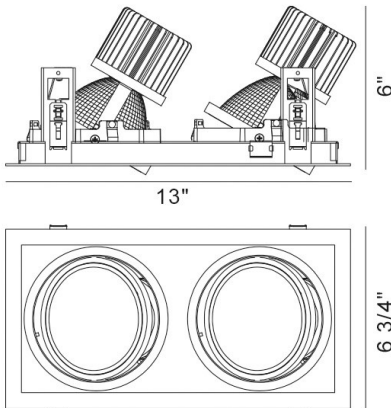

AMIGO, 2-LIGHT TRIM GIMBAL RECESSED, 26W, 3000K

PRODUCT DETAILS

No.	:	35146-30-02
Product Color	:	WHITE
Shade / Accent Colour	:	WHITE
Length	:	13"
Width	:	6.75"
Height	:	6"
Weight	:	4lbs

LIGHT SOURCE DETAILS

Light Source Type	:	INTEGRATED LED
Input Voltage	:	120V/277VV
Bulb Voltage	:	120V
Socket Type	:	LED
Total Wattage	:	52W
Total Lumen	:	5120lm
Kelvin	:	3000K
CRI	:	90
Dimmable	:	Yes

Options Available

ITEM NO.	FINISH	SHADE
35146-30-01	BLACK	BLACK
35146-30-02	WHITE	WHITE

TECHNICAL DETAILS

Location	:	DRY
Approval	:	
Title 24	:	Yes
Beam Angle	:	40
Cut Hole Length	:	12.5"
Cut Hole Width	:	6.25"

PROJECT INFORMATION

Job Name: Date: Type:

Comments: