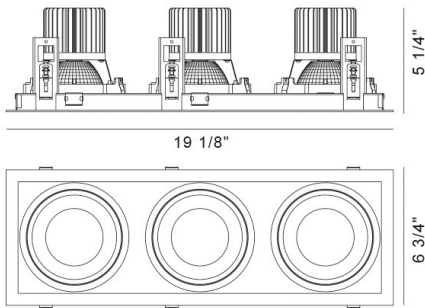

AMIGO, 3-LIGHT TRIM DOWNLIGHT RECESSED, 26W, 3000K

PRODUCT DETAILS

No.	:	35147-30-02
Product Color	:	WHITE
Shade / Accent Colour	:	WHITE
Length	:	19.125"
Width	:	6.75"
Height	:	5.25"
Weight	:	6lbs

LIGHT SOURCE DETAILS

Light Source Type	:	INTEGRATED LED
Input Voltage	:	120V/277VV
Bulb Voltage	:	120V
Socket Type	:	LED
Total Wattage	:	78W
Total Lumen	:	7680lm
Kelvin	:	3000K
CRI	:	90
Dimmable	:	Yes

TECHNICAL DETAILS

Location	:	DRY
Approval	:	
Title 24	:	Yes
Beam Angle	:	40
Cut Hole Length	:	18.625"
Cut Hole Width	:	6.25"

Options Available

ITEM NO.	FINISH	SHADE
35147-30-01	BLACK	BLACK
35147-30-02	WHITE	WHITE

PROJECT INFORMATION

Job Name: Date: Type:

Comments: