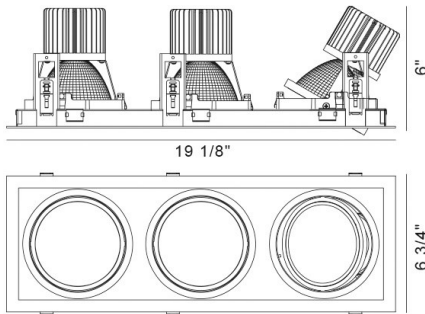

### PRODUCT DETAILS

No.	:	35148-30-02
Product Color	:	WHITE
Shade / Accent Colour	:	WHITE
Length	:	19.125"
Width	:	6.75"
Height	:	6"
Weight	:	6lbs

### LIGHT SOURCE DETAILS

Light Source Type	:	INTEGRATED LED
Input Voltage	:	120V/277VV
Bulb Voltage	:	120V
Socket Type	:	LED
Total Wattage	:	78W
Total Lumen	:	7680lm
Kelvin	:	3000K
CRI	:	90
Dimmable	:	Yes

### TECHNICAL DETAILS

Location	:	DRY
Approval	:	
Title 24	:	Yes
Beam Angle	:	40
Cut Hole Length	:	18.625"
Cut Hole Width	:	6.25"