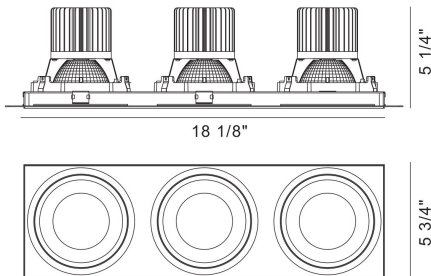

AMIGO, 3-LIGHT TRIMLESS DOWNLIGHT RECESSED, 26W, 3000K

PRODUCT DETAILS

No.	:	35357-30-02
Product Color	:	WHITE
Shade / Accent Colour	:	WHITE
Length	:	18.125"
Width	:	5.75"
Height	:	5.25"
Weight	:	4lbs

LIGHT SOURCE DETAILS

Light Source Type	:	INTEGRATED LED
Input Voltage	:	120V/277VV
Bulb Voltage	:	120V
Socket Type	:	LED
Total Wattage	:	78W
Total Lumen	:	7680lm
Kelvin	:	3000K
CRI	:	90
Dimmable	:	Yes

Options Available

ITEM NO.	FINISH	SHADE
35357-30-01	BLACK	BLACK
35357-30-02	WHITE	WHITE

TECHNICAL DETAILS

Location	:	DRY
Approval	:	
Title 24	:	Yes
Beam Angle	:	40
Cut Hole Length	:	18.625"
Cut Hole Width	:	6.25"

PROJECT INFORMATION

Job Name: Date: Type:

Comments: