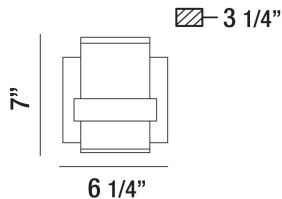

### PRODUCT DETAILS

No.	:	35654-018
Product Color	:	CHROME
Product Material	:	METAL
Shade / Accent Colour	:	FROSTED
Shade / Accent Material	:	ACRYLIC
Width	:	6.25"
Height	:	7"
Ext	:	3.25"
Weight	:	2.5lbs

### TECHNICAL DETAILS

Canopy / Backplate Length	:	5.5"
Canopy / Backplate Height	:	1.25"
Canopy / Backplate Width	:	4.5"
Mounting	:	Up or Down
Location	:	DAMP
Approval	:	