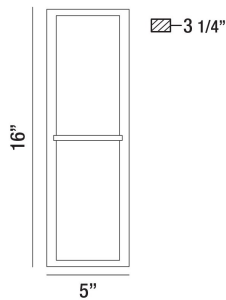

ALMORE, WALL MOUNT

PRODUCT DETAILS

No.	:	35667-018
Product Color	:	CHROME
Product Material	:	METAL
Shade / Accent Colour	:	OPAL WHITE
Shade / Accent Material	:	ACRYLIC
Width	:	16"
Height	:	5"
Ext	:	3.25"
Weight	:	2.8lbs

LIGHT SOURCE DETAILS

Light Source Type	:	INTEGRATED LED
Input Voltage	:	120V
Bulb Voltage	:	120V
Total Wattage	:	18W
Total Lumen	:	1440lm
Kelvin	:	3000K
CRI	:	90+
Dimmable	:	Yes

Options Available

ITEM NO.	FINISH	SHADE
35667-018	CHROME	OPAL WHITE

TECHNICAL DETAILS

Canopy / Backplate Length	:	15.5"
Canopy / Backplate Height	:	1.25"
Canopy / Backplate Width	:	4.5"
Mounting	:	Up or Down
Location	:	DAMP
Approval	:	

PROJECT INFORMATION

Job Name: Date: Type: