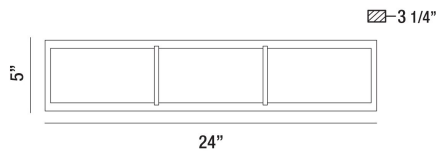

ALMORE, WALL MOUNT

PRODUCT DETAILS

No.	:	35668-015
Product Color	:	CHROME
Product Material	:	METAL
Shade / Accent Colour	:	OPAL WHITE
Shade / Accent Material	:	ACRYLIC
Width	:	24"
Height	:	5"
Ext	:	3.25"
Weight	:	4lbs

LIGHT SOURCE DETAILS

Light Source Type	:	INTEGRATED LED
Input Voltage	:	120V
Bulb Voltage	:	120V
Total Wattage	:	28W
Total Lumen	:	2240lm
Kelvin	:	3000K
CRI	:	90+
Dimmable	:	Yes

Options Available

ITEM NO.	FINISH	SHADE
35668-015	CHROME	OPAL WHITE

TECHNICAL DETAILS

Canopy / Backplate Length	:	23.5"
Canopy / Backplate Height	:	1.25"
Canopy / Backplate Width	:	4.5"
Mounting	:	Up or Down
Location	:	DAMP
Approval	:	

PROJECT INFORMATION

Job Name: Date: Type: