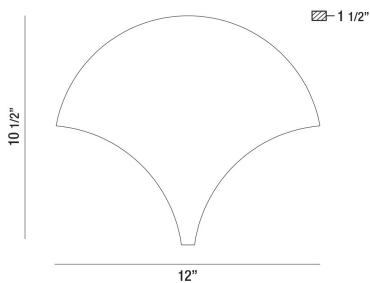

CARLAW, WALL MOUNT

PRODUCT DETAILS

No.	:	35708-025
Product Color	:	BLACK
Product Material	:	METAL
Shade / Accent Colour	:	WHITE
Shade / Accent Material	:	ACRYLIC
Width	:	12"
Height	:	10.5"
Ext	:	1.5"
Weight	:	2.9lbs

TECHNICAL DETAILS

Canopy / Backplate Length	:	12"
Canopy / Backplate Width	:	10.44"
Mounting	:	Up or Down
Location	:	DRY
Approval	:	

PROJECT INFORMATION

 Job Name: Date: Type:

 Comments: