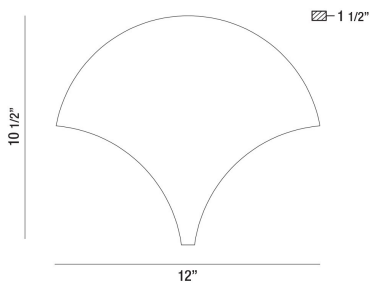

CARLAW, WALL MOUNT

PRODUCT DETAILS

No.	:	35708-032
Product Color	:	GOLD
Product Material	:	METAL
Shade / Accent Colour	:	WHITE
Shade / Accent Material	:	ACRYLIC
Width	:	12"
Height	:	10.5"
Ext	:	1.5"
Weight	:	2.9lbs

TECHNICAL DETAILS

Canopy / Backplate Length	:	12"
Canopy / Backplate Width	:	10.44"
Mounting	:	Up or Down
Location	:	DRY
Approval	:	

PROJECT INFORMATION

 Job Name: Date: Type:

 Comments: