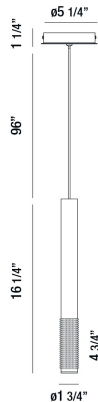

DAVENPORT, 2" ROUND PENDANT

PRODUCT DETAILS

No.	:	35709-053
Product Color	:	ALUMINUM
Product Material	:	METAL
Shade / Accent Colour	:	ALUMINUM
Shade / Accent Material	:	TEXTURED ALUMINUM
Diameter	:	1.75"
Height	:	16.25"
Overall Height	:	113.5"
Weight	:	1.4lbs

LIGHT SOURCE DETAILS

Light Source Type	:	INTEGRATED LED
Input Voltage	:	120V
Bulb Voltage	:	120V
Socket Type	:	LED
Total Wattage	:	4.3W
Total Lumen	:	255lm
Kelvin	:	3000K
CRI	:	90+
Dimmable	:	No

Options Available

ITEM NO.	FINISH	SHADE
35709-015	WHITE	WHITE
35709-022	BLACK	BLACK
35709-039	GOLD	GOLD
35709-046	CHAMPAGNE	CHAMPAGNE
35709-053	ALUMINUM	ALUMINUM

TECHNICAL DETAILS

Hanging Support Type	:	WIRE
Hanging Support Length	:	96"
Canopy / Backplate Height	:	1.25"
Canopy / Backplate Dia.	:	5.25"
Location	:	DRY
Approval	:	