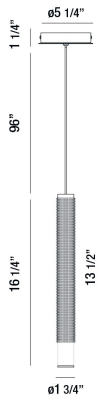

DAVENPORT, 2" ROUND PENDANT

PRODUCT DETAILS

No.	:	35710-035
Product Color	:	GOLD
Product Material	:	METAL
Shade / Accent Colour	:	GOLD
Shade / Accent Material	:	TEXTURED ALUMINUM
Diameter	:	1.75"
Height	:	16.25"
Overall Height	:	113.5"
Weight	:	1.5lbs

LIGHT SOURCE DETAILS

Light Source Type	:	INTEGRATED LED
Input Voltage	:	120V
Bulb Voltage	:	120V
Socket Type	:	LED
Total Wattage	:	4.3W
Total Lumen	:	255lm
Kelvin	:	3000K
CRI	:	90+
Dimmable	:	No

Options Available

ITEM NO.	FINISH	SHADE
35710-011	WHITE	WHITE
35710-028	BLACK	BLACK
35710-035	GOLD	GOLD
35710-042	CHAMPAGNE	CHAMPAGNE
35710-057	ALUMINUM	ALUMINUM

TECHNICAL DETAILS

Hanging Support Type	:	WIRE
Hanging Support Length	:	96"
Canopy / Backplate Height	:	1.25"
Canopy / Backplate Dia.	:	5.25"
Location	:	DRY
Approval	:	
Title 24	:	Yes