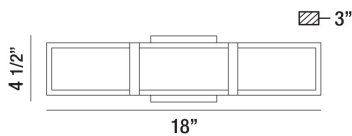

GERRARD, WALL MOUNT

PRODUCT DETAILS

| | | |
|-------------------------|---|------------|
| No. | : | 35711-018 |
| Product Color | : | CHROME |
| Product Material | : | METAL |
| Shade / Accent Colour | : | OPAL WHITE |
| Shade / Accent Material | : | ACRYLIC |
| Width | : | 18" |
| Height | : | 4.5" |
| Ext | : | 3" |
| Weight | : | 3.4lbs |

Options Available

| ITEM NO. | FINISH | SHADE |
|-----------|--------|------------|
| 35711-018 | CHROME | OPAL WHITE |

TECHNICAL DETAILS

| | | |
|---------------------------|---|---|
| Canopy / Backplate Length | : | 4.5" |
| Canopy / Backplate Height | : | 0.75" |
| Canopy / Backplate Width | : | 4.5" |
| Mounting | : | Up or Down |
| Location | : | DAMP |
| Approval | : |  |