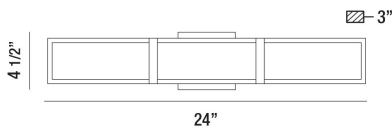

### PRODUCT DETAILS

No.	:	35712-015
Product Color	:	CHROME
Product Material	:	METAL
Shade / Accent Colour	:	OPAL WHITE
Shade / Accent Material	:	ACRYLIC
Width	:	24"
Height	:	4.5"
Ext	:	3"
Weight	:	4.4lbs

### TECHNICAL DETAILS

Canopy / Backplate Length	:	4.5"
Canopy / Backplate Height	:	0.75"
Canopy / Backplate Width	:	4.5"
Mounting	:	Up or Down
Location	:	DAMP
Approval	:	