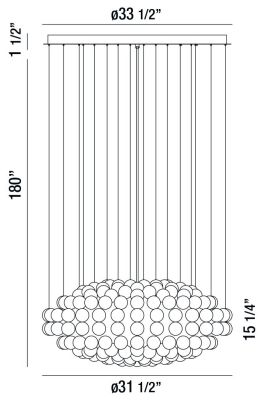

### PRODUCT DETAILS

No.	:	35906-018
Product Color	:	CHROME
Product Material	:	METAL
Shade / Accent Colour	:	CLEAR
Shade / Accent Material	:	HAND MADE GLASS
Diameter	:	31.5"
Height	:	15.25"
Overall Height	:	196.75"
Weight	:	87lbs

### TECHNICAL DETAILS

Hanging Support Type	:	WIRE
Hanging Support Length	:	180"
Canopy / Backplate Height	:	1.5"
Canopy / Backplate Dia.	:	33.5"
Location	:	DRY
Approval	:	