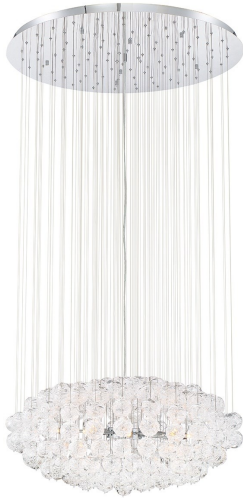

## RIVERDALE, 32" ROUND CHANDELIER

### PRODUCT DETAILS

No.	:	35906-018
Product Color	:	CHROME
Product Material	:	METAL
Shade / Accent Colour	:	CLEAR
Shade / Accent Material	:	HAND MADE GLASS
Diameter	:	31.5"
Height	:	15.25"
Overall Height	:	196.75"
Weight	:	87lbs

### Options Available

ITEM NO.	FINISH	SHADE
35906-018	CHROME	CLEAR