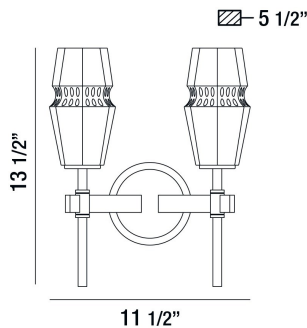

GLADSTONE, WALL MOUNT

PRODUCT DETAILS

No.	:	35937-012
Product Color	:	ANTIQUE BRASS/BLACK
Product Material	:	METAL
Shade / Accent Colour	:	CLEAR
Shade / Accent Material	:	GLASS
Width	:	11.5"
Height	:	13.5"
Ext	:	5.5"
Weight	:	5.8lbs

LIGHT SOURCE DETAILS

Number of Bulbs	:	2
Light Source	:	Incandescent
Light Source Type	:	B10
Input Voltage	:	120V
Bulb Voltage	:	120V
Socket Type	:	E12
Wattage	:	60W
Total Wattage	:	120W
Bulb Included	:	No
Dimmable	:	Yes

Options Available

ITEM NO.	FINISH	SHADE
35937-012	ANTIQUE BRASS/BLACK	CLEAR

TECHNICAL DETAILS

Mounting	:	Up
Location	:	DRY
Approval	:	

PROJECT INFORMATION

 Job Name: Date: Type:

 Comments: