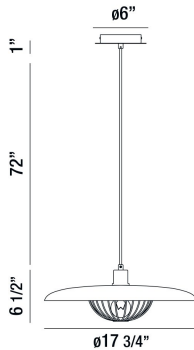

LANDIGO, 18" ROUND PENDANT

Options Available

ITEM NO.	FINISH	SHADE
35952-015	ANTIQUÉ BRASS	ANTIQUÉ BRASS
35952-022	ANTIQUÉ BRASS	BLACK
35952-039	ANTIQUÉ BRASS	WOOD

PRODUCT DETAILS

No.	:	35952-015
Product Color	:	ANTIQUÉ BRASS
Product Material	:	METAL
Shade / Accent Colour	:	ANTIQUÉ BRASS
Shade / Accent Material	:	METAL
Diameter	:	17.75"
Height	:	6.5"
Overall Height	:	79.5"
Weight	:	6lbs

LIGHT SOURCE DETAILS

Number of Bulbs	:	1
Light Source	:	Incandescent
Light Source Type	:	A19
Input Voltage	:	120V
Bulb Voltage	:	120V
Socket Type	:	E26
Wattage	:	60W
Total Wattage	:	60W
Bulb Included	:	No
Dimmable	:	Yes

TECHNICAL DETAILS

Hanging Support Type	:	WIRE
Hanging Support Length	:	72"
Canopy / Backplate Height	:	1"
Canopy / Backplate Dia.	:	6"
Location	:	DRY
Approval	:	

PROJECT INFORMATION

 Job Name: Date: Type: