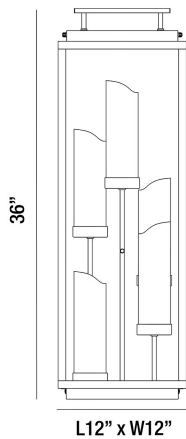

CATHEDRAL, 5-LIGHT LANTERN

PRODUCT DETAILS

No.	:	35980-018
Product Color	:	SAND BLACK
Shade / Accent Colour	:	CLEAR PV
Length	:	12"
Width	:	12"
Height	:	36"
Weight	:	23.3lbs

LIGHT SOURCE DETAILS

Light Source Type	:	INTEGRATED LED
Input Voltage	:	DC1.5V
Bulb Voltage	:	DC1.5V
Socket Type	:	LED
Total Wattage	:	2.5W
Total Lumen	:	125lm
Kelvin	:	2700K
CRI	:	75
Dimmable	:	No

Options Available

ITEM NO.	FINISH	SHADE
35980-018	SAND BLACK	CLEAR PV

TECHNICAL DETAILS

IP Rating	:	44
Location	:	WET

PROJECT INFORMATION

Job Name: Date: Type:

Comments: