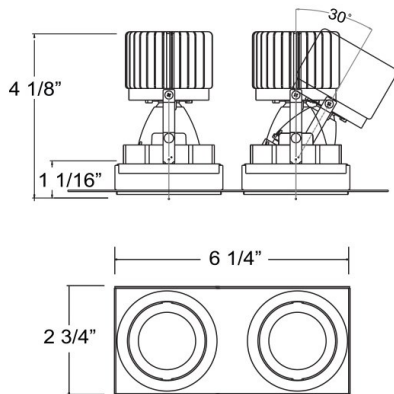

AMIGO, AMIGO 2-LIGHT GIMBAL TRIMLESS, 15W LED

PRODUCT DETAILS

No.	:	36025-30-02
Product Color	:	WHITE
Shade / Accent Colour	:	WHITE
Length	:	6.25"
Width	:	2.75"
Height	:	4.125"
Weight	:	4lbs

LIGHT SOURCE DETAILS

Light Source Type	:	INTEGRATED LED
Input Voltage	:	120V/277VV
Bulb Voltage	:	120V
Socket Type	:	LED
Total Wattage	:	30W
Total Lumen	:	2580lm
Kelvin	:	3000K
CRI	:	90
Dimmable	:	Yes

Options Available

ITEM NO.	FINISH	SHADE
36025-30-01	BLACK	BLACK
36025-30-02	WHITE	WHITE

TECHNICAL DETAILS

Location	:	DRY
Approval	:	
Title 24	:	Yes
Beam Angle	:	40

PROJECT INFORMATION

Job Name: Date: Type:

Comments: