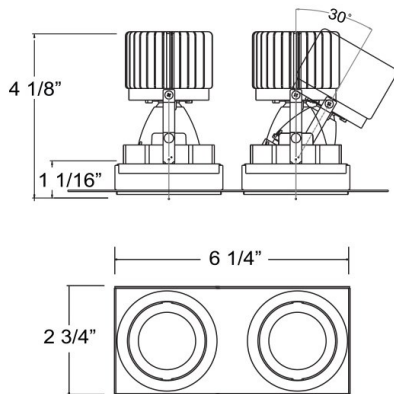

AMIGO, AMIGO 2-LIGHT GIMBAL TRIMLESS, 15W LED

PRODUCT DETAILS

No.	:	36025-35-02
Product Color	:	WHITE
Shade / Accent Colour	:	WHITE
Length	:	6.25"
Width	:	2.75"
Height	:	4.125"
Weight	:	4lbs

LIGHT SOURCE DETAILS

Light Source Type	:	INTEGRATED LED
Input Voltage	:	120V/277VV
Bulb Voltage	:	120V
Socket Type	:	LED
Total Wattage	:	30W
Total Lumen	:	2580lm
Kelvin	:	3500K
CRI	:	90
Dimmable	:	Yes

Options Available

ITEM NO.	FINISH	SHADE
36025-35-01	BLACK	BLACK
36025-35-02	WHITE	WHITE

TECHNICAL DETAILS

Location	:	DRY
Approval	:	
Title 24	:	Yes
Beam Angle	:	40

PROJECT INFORMATION

Job Name: Date: Type:

Comments: