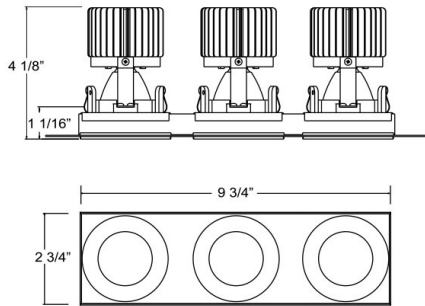

AMIGO, AMIGO 3-LIGHT TRIMLESS DOWNLIGHT, 15W LED

PRODUCT DETAILS

No.	:	36026-35-02
Product Color	:	WHITE
Shade / Accent Colour	:	WHITE
Length	:	9.75"
Width	:	2.75"
Height	:	4.125"

LIGHT SOURCE DETAILS

Light Source Type	:	INTEGRATED LED
Input Voltage	:	120V/277VV
Bulb Voltage	:	120V
Socket Type	:	LED
Total Wattage	:	45W
Total Lumen	:	3870lm
Kelvin	:	3500K
CRI	:	90
Dimmable	:	Yes

Options Available

ITEM NO.	FINISH	SHADE
36026-35-01	BLACK	BLACK
36026-35-02	WHITE	WHITE

TECHNICAL DETAILS

Location	:	DRY
Approval	:	
Title 24	:	Yes
Beam Angle	:	40

PROJECT INFORMATION

Job Name: Date: Type:

Comments: