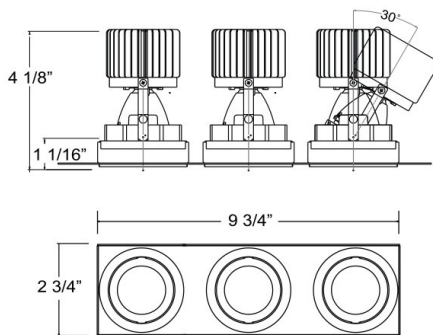

AMIGO, AMIGO 3-LIGHT GIMBAL, TRIMLESS, 15W LED

PRODUCT DETAILS

No.	:	36027-35-02
Product Color	:	WHITE
Shade / Accent Colour	:	WHITE
Length	:	9.75"
Width	:	2.75"
Height	:	4.125"

LIGHT SOURCE DETAILS

Light Source Type	:	INTEGRATED LED
Input Voltage	:	120V/277VV
Bulb Voltage	:	120V
Socket Type	:	LED
Total Wattage	:	45W
Total Lumen	:	3870lm
Kelvin	:	3000K
CRI	:	90
Dimmable	:	Yes

Options Available

ITEM NO.	FINISH	SHADE
36027-35-01	BLACK	BLACK
36027-35-02	WHITE	WHITE

TECHNICAL DETAILS

Location	:	DRY
Approval	:	
Title 24	:	Yes
Beam Angle	:	40

PROJECT INFORMATION

Job Name: Date: Type:

Comments: