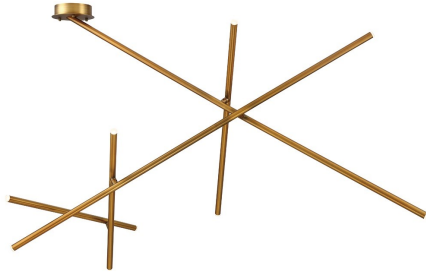

## CROSSROADS, 57" CEILING MOUNT

### PRODUCT DETAILS

No.	:	36249-039
Product Color	:	ANTIQUE BRASS
Product Material	:	METAL
Shade / Accent Colour	:	FROSTED
Shade / Accent Material	:	ACRYLIC
Length	:	57"
Width	:	36.25"
Height	:	33"
Weight	:	8.1lbs

### TECHNICAL DETAILS

Canopy / Backplate Height	:	1.5"
Canopy / Backplate Dia.	:	6.25"
Location	:	DRY
Approval	:	