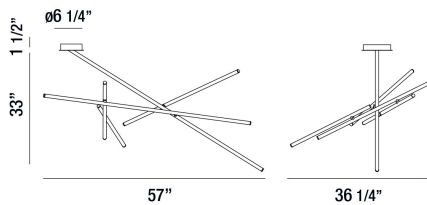

## CROSSROADS, 57" CEILING MOUNT

### PRODUCT DETAILS

No.	:	36249-039
Product Color	:	ANTIQUE BRASS
Product Material	:	METAL
Shade / Accent Colour	:	FROSTED
Shade / Accent Material	:	ACRYLIC
Length	:	57"
Width	:	36.25"
Height	:	33"
Weight	:	8.1lbs

### TECHNICAL DETAILS

Canopy / Backplate Height	:	1.5"
Canopy / Backplate Dia.	:	6.25"
Location	:	DRY
Approval	:	