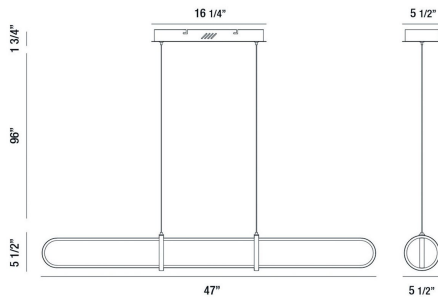

BERKLEY, 47" LINEAR CHANDELIER

PRODUCT DETAILS

No.	:	37037-024
Product Color	:	SATIN GOLD
Product Material	:	METAL
Shade / Accent Material	:	ACRYLIC
Length	:	47"
Width	:	5.5"
Height	:	5.5"
Overall Height	:	103.25"
Weight	:	5.1lbs

ITEM NO.	FINISH	SHADE
37037-017	MATTE BLACK	
37037-024	SATIN GOLD	

TECHNICAL DETAILS

Hanging Support Type	:	WIRE
Hanging Support Length	:	96"
Canopy / Backplate Length	:	16.25"
Canopy / Backplate Height	:	1.75"
Canopy / Backplate Width	:	5.5"
Location	:	DRY
Approval	:	
Title 24	:	Yes