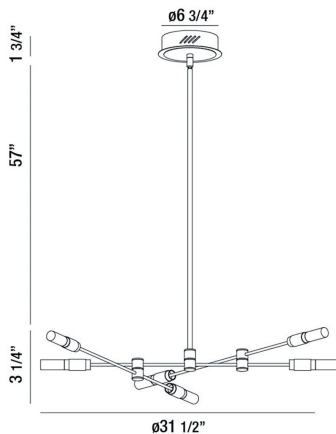

## ALBANY, 32" CHANDELIER/SEMI-FLUSHMOUNT

### PRODUCT DETAILS

No.	:	37050-016
Product Color	:	DEEP BLACK/BRASS
Product Material	:	METAL
Shade / Accent Material	:	ACRYLIC
Diameter	:	31.5"
Height	:	3.25"
Overall Height	:	62"
Weight	:	6.6lbs

### LIGHT SOURCE DETAILS

Light Source Type	:	INTEGRATED LED
Input Voltage	:	120V
Bulb Voltage	:	120V
Socket Type	:	LED
Total Wattage	:	15W
Total Lumen	:	800lm
Kelvin	:	3000K
CRI	:	90
Dimmable	:	Yes

### TECHNICAL DETAILS

Hanging Support Type	:	ROD
Hanging Support Length	:	57"
Rods Included	:	3"+6"+12"+18"+18"
Canopy / Backplate Height	:	1.75"
Canopy / Backplate Dia.	:	6.75"
Location	:	DRY
Approval	:	