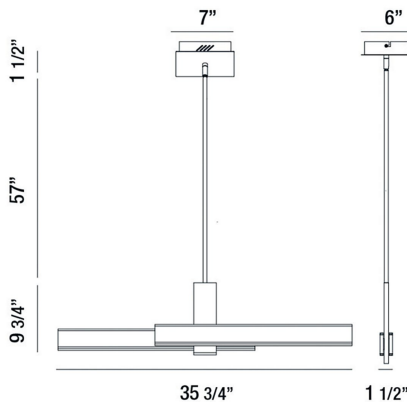

CAMENO, 36" LINEAR CHNADELIER

PRODUCT DETAILS

No.	:	37063-016
Product Color	:	MATTE BLACK
Product Material	:	METAL
Shade / Accent Material	:	ACRYLIC
Length	:	35.75"
Width	:	1.5"
Height	:	9.75"
Overall Height	:	68.25"
Weight	:	7.2lbs

LIGHT SOURCE DETAILS

Light Source Type	:	INTEGRATED LED
Input Voltage	:	120V
Bulb Voltage	:	120V
Socket Type	:	LED
Total Wattage	:	54W
Total Lumen	:	3360lm
Kelvin	:	3000K
CRI	:	90+
Dimmable	:	Yes

Options Available

ITEM NO.	FINISH	SHADE
37063-016	MATTE BLACK	
37063-023	SATIN GOLD	

TECHNICAL DETAILS

Hanging Support Type	:	ROD
Hanging Support Length	:	57"
Rods Included	:	3"+6"+12"+18"+18"
Canopy / Backplate Length	:	7"
Canopy / Backplate Height	:	1.5"
Canopy / Backplate Width	:	6"
Location	:	DRY
Approval	:	
Title 24	:	Yes