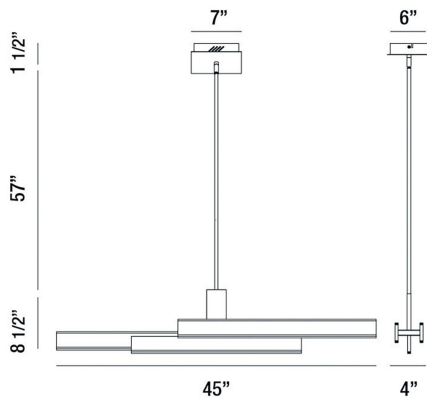

CAMENO, 45" LINEAR CHANDELIER

PRODUCT DETAILS

No.	:	37064-020
Product Color	:	SATIN GOLD
Product Material	:	METAL
Shade / Accent Material	:	ACRYLIC
Length	:	45"
Width	:	4"
Height	:	8.5"
Overall Height	:	67"
Weight	:	9.9lbs

ITEM NO.	FINISH	SHADE
37064-013	MATTE BLACK	
37064-020	SATIN GOLD	

TECHNICAL DETAILS

Hanging Support Type	:	ROD
Hanging Support Length	:	57"
Rods Included	:	3"+6"+12"+18"+18"
Canopy / Backplate Length	:	7"
Canopy / Backplate Height	:	1.5"
Canopy / Backplate Width	:	6"
Location	:	DRY
Approval	:	
Title 24	:	Yes