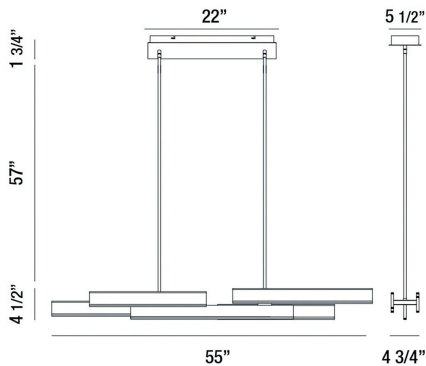

## CAMENO, 55" LINEAR CHANDELIER

### PRODUCT DETAILS

No.	:	37065-027
Product Color	:	SATIN GOLD
Product Material	:	METAL
Shade / Accent Material	:	ACRYLIC
Length	:	55"
Width	:	4.75"
Height	:	4.5"
Overall Height	:	63.25"
Weight	:	16.7lbs

### TECHNICAL DETAILS

Hanging Support Type	:	ROD
Hanging Support Length	:	57"
Rods Included	:	3"+6"+12"+18"+18"
Canopy / Backplate Length	:	22"
Canopy / Backplate Height	:	1.75"
Canopy / Backplate Width	:	5.5"
Location	:	DRY
Approval	:	