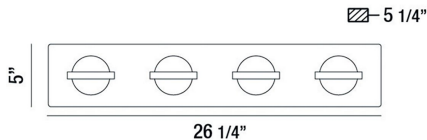

RYDER, 27" BATHBAR

PRODUCT DETAILS

No.	:	37070-021
Product Color	:	GOLD
Product Material	:	METAL
Shade / Accent Colour	:	CLEAR
Shade / Accent Material	:	GLASS
Width	:	26.25"
Height	:	5"
Ext	:	5.25"
Weight	:	8.8lbs

ITEM NO.	FINISH	SHADE
37070-014	CHROME	CLEAR
37070-021	GOLD	CLEAR
37070-031	SAND BLACK	BLACK

TECHNICAL DETAILS

Canopy / Backplate Length	:	5"
Canopy / Backplate Height	:	1.25"
Canopy / Backplate Width	:	26.25"
Location	:	DAMP
Approval	:	
Title 24	:	Yes