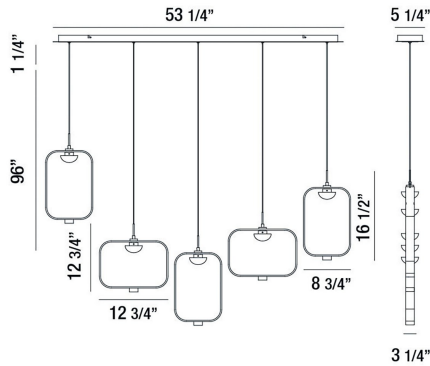

DAGMAR, 53" LINEAR CHANDELIER

PRODUCT DETAILS

No.	:	37078-010
Product Color	:	BLACK
Product Material	:	METAL
Shade / Accent Colour	:	CLEAR
Shade / Accent Material	:	GLASS
Length	:	53.25"
Width	:	5.25"
Height	:	16.5"
Overall Height	:	113.75"
Weight	:	24.2lbs

LIGHT SOURCE DETAILS

Light Source Type	:	INTEGRATED LED
Input Voltage	:	120V
Bulb Voltage	:	120V
Socket Type	:	LED
Total Wattage	:	150W
Total Lumen	:	1250lm
Kelvin	:	3000K
CRI	:	90+
Dimmable	:	Yes

Options Available

ITEM NO.	FINISH	SHADE
37078-010	BLACK	CLEAR

TECHNICAL DETAILS

Hanging Support Type	:	WIRE
Hanging Support Length	:	96"
Canopy / Backplate Length	:	53.25"
Canopy / Backplate Height	:	1.25"
Canopy / Backplate Width	:	5.25"
Location	:	DRY
Title 24	:	Yes